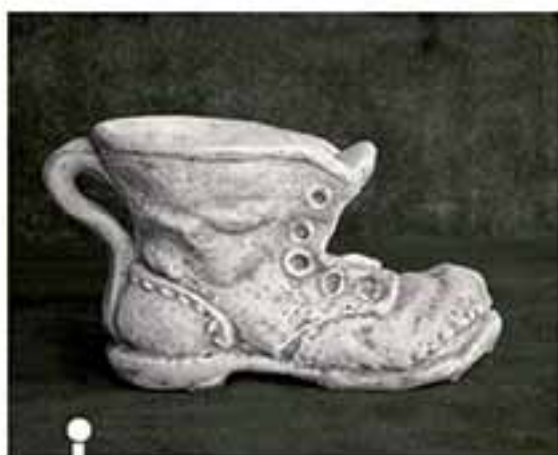

Mod. 2064
68 x 38 cms.