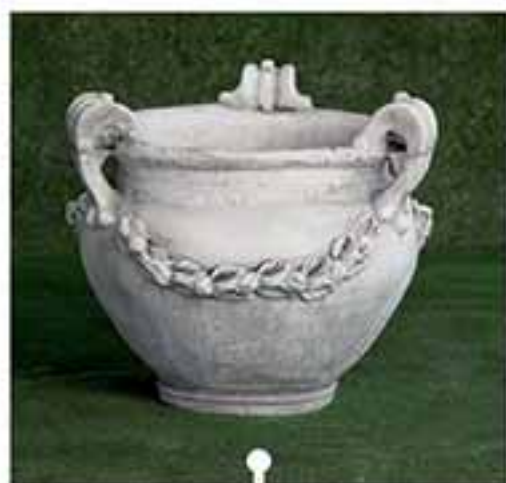

Mod. 2014
63 x 42 cms.

JARDINERAS Y MACETEROS

Mod. 2016
70 x 50 cms.
Base: 38 x 38 cms.

Mod. 2018
29 x 35 cms.
Base: 17 x 17 cms.

Mod. 2027
47 x 60 cms.
Base: 23 x 23 cms.

Mod. 2021
39 x 48 cms.
Base: 26 x 26 cms.

JARDINERAS Y MACETEROS

Mod. 2035
44 x 40 cms.

Mod. 2036
(MACETA DE RINCÓN)
56 x 40 x 46 cms.

Mod. 2038 A
70 x 75 cms.
Base: 38 x 38 cms.

Mod. 2038 B
70 x 104 cms.
Base: 38 x 38 cms.

JARDINERAS Y MACETEROS

Mod. 2044
100 Ø x 75 cms.
Base: 50 Ø cms.